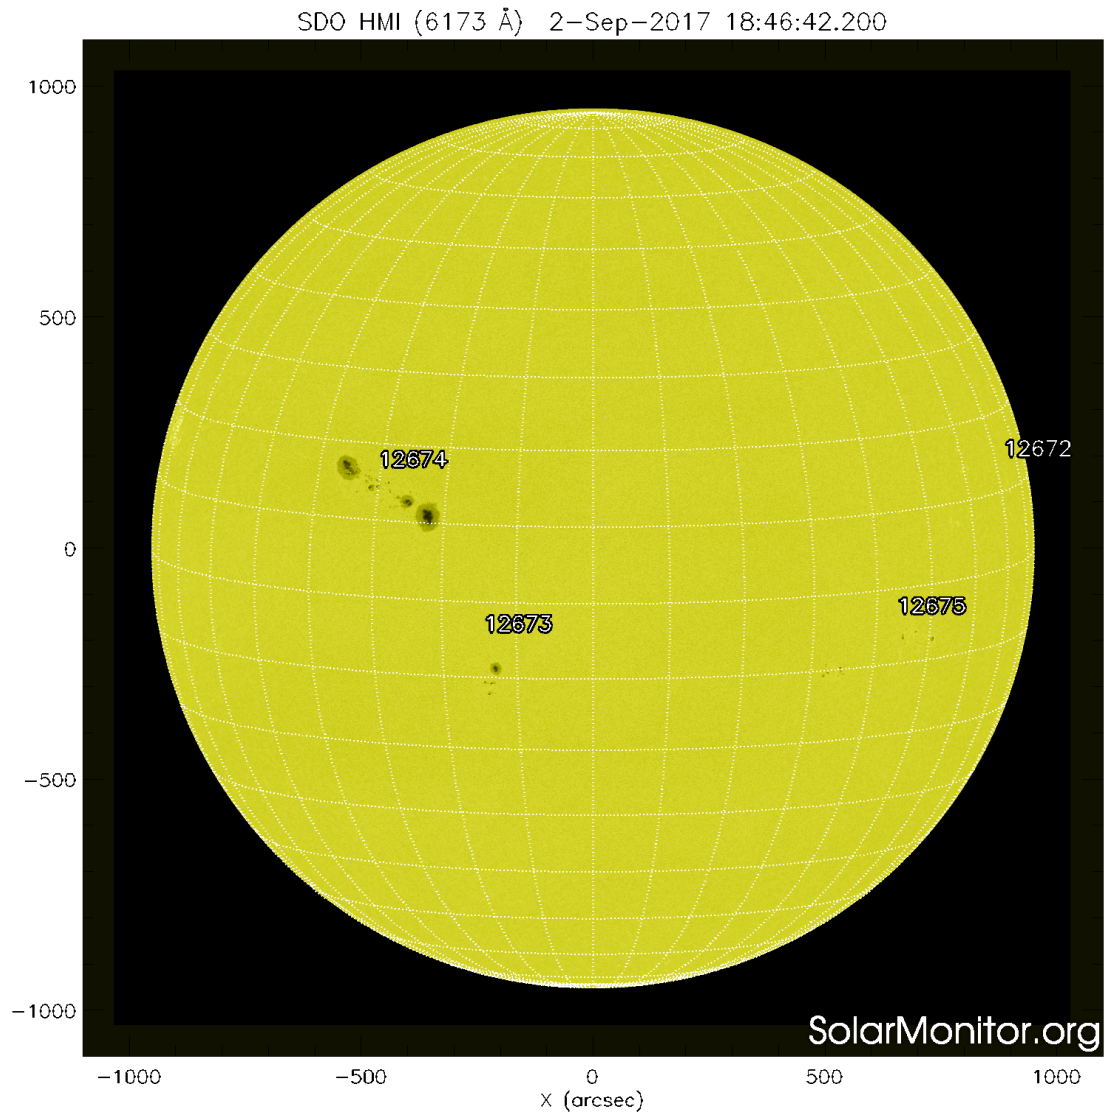

Sunspot drawing made by Hevelius in 1644 (top) vs. Images taken by NASA's Solar Dynamics Observatory. The historic drawing is taken from Hevelius' Selenographia.

Image 1

Image 2

Image 3